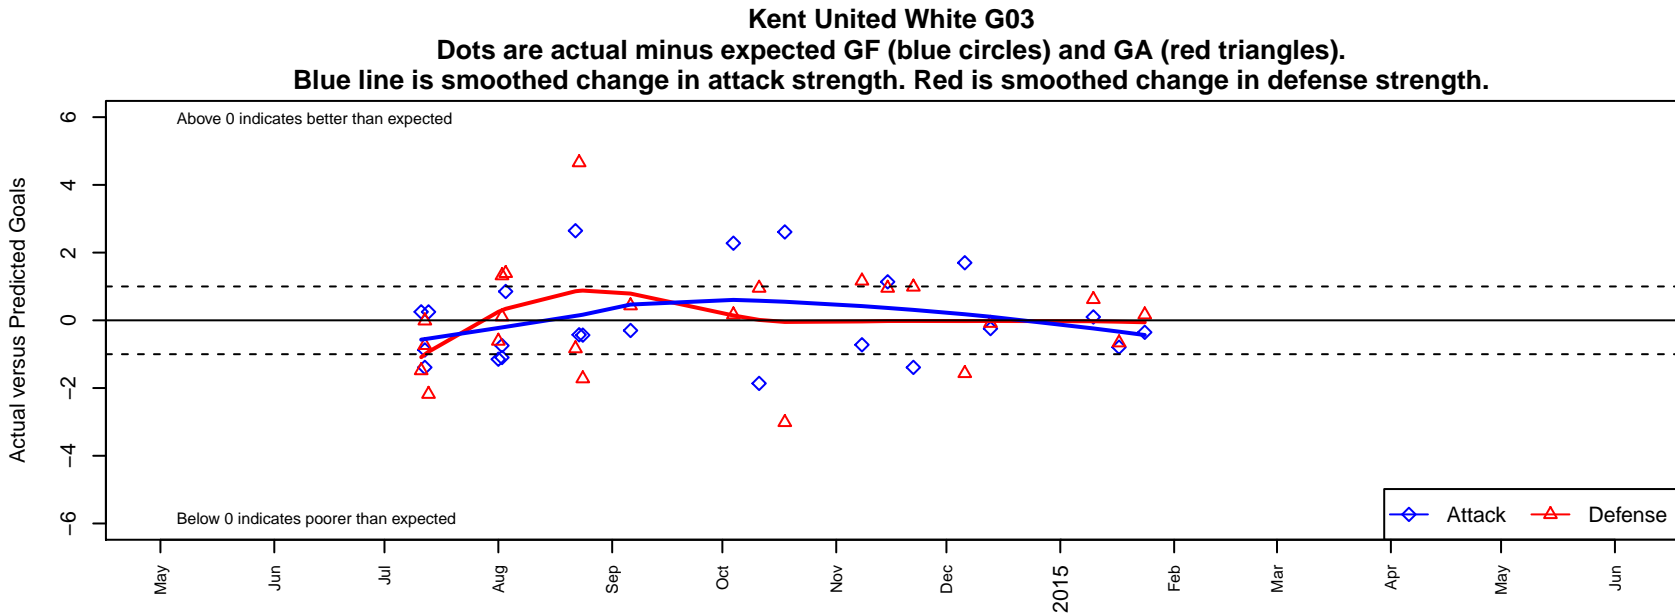

Kent United White G03

Kent United
 Kent, WA
 G03 total strength=145
 attack=0.14 defense=0.07
 fall league = DIII G11D1

alt names used:
 Kent United G03 White
 Kent United G03 White
 Kent United G03 White
 KENT UNITED KU GIRLS 03 WHITE (WA)
 Kent United White [G03]

Venues played:
 2014 Kent Cornucopia Cup U11 Silver U11
 2014 Blast Off GU11 C
 2014 Xtreme Cup GU11
 2014 DIII G11D1
 2014 Founders Cup G03

**attack and defense variance (black dot)
relative to other teams
and top 10 in region**