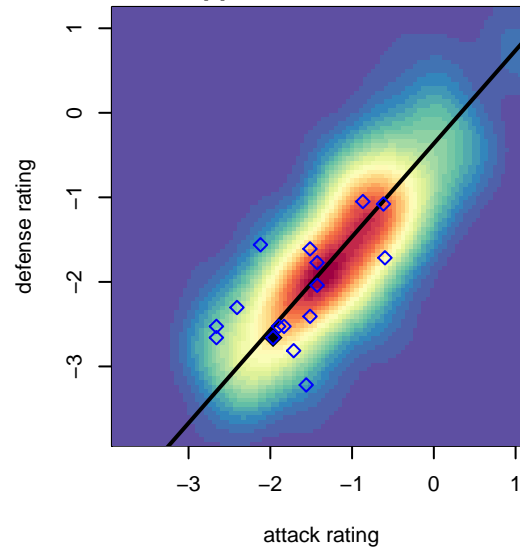

**attack and defense rating
relative to others at age
and all opponents in last 13 months**