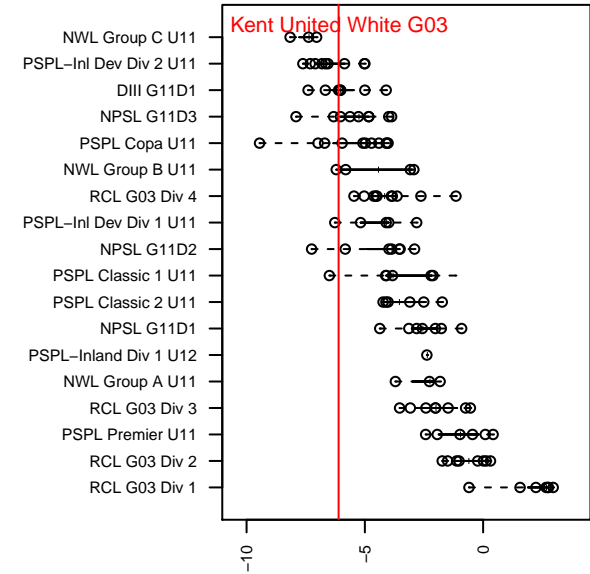

**attack and defense rating
relative to others at age
and all opponents in last 13 months**