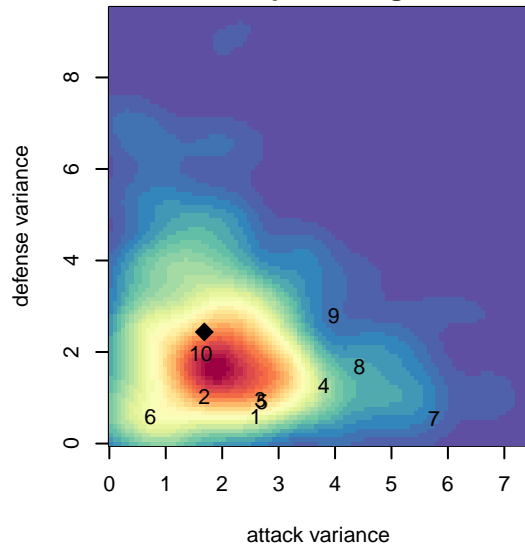

Kent United White G03

Kent United
 Kent, WA
 G03 total strength=145
 attack=0.14 defense=0.07
 fall league = DIII G11D1

alt names used:
 Kent United G03 White
 Kent United G03 White
 Kent United G03 White
 KENT UNITED KU GIRLS 03 WHITE (WA)
 Kent United White [G03]

Venues played:
 2014 Kent Cornucopia Cup U11 Silver U11
 2014 Blast Off GU11 C
 2014 Xtreme Cup GU11
 2014 DIII G11D1
 2014 Founders Cup G03

**attack and defense variance (black dot)
relative to other teams
and top 10 in region**