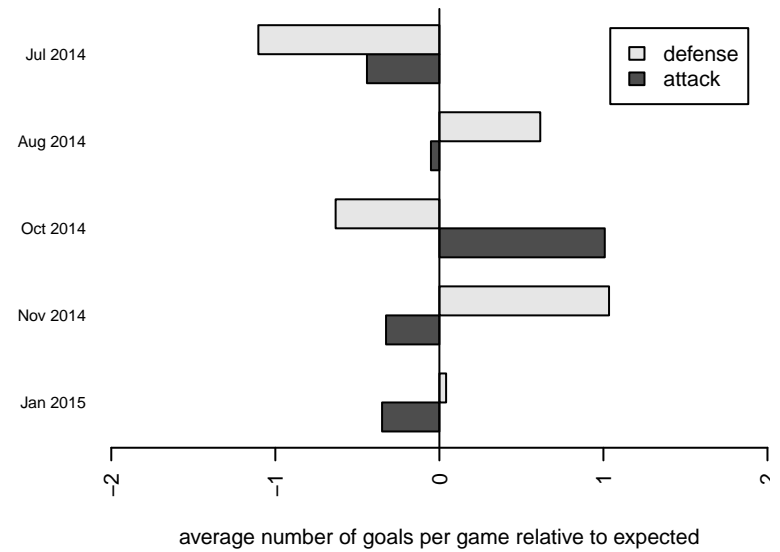

Performance relative to 13 month average