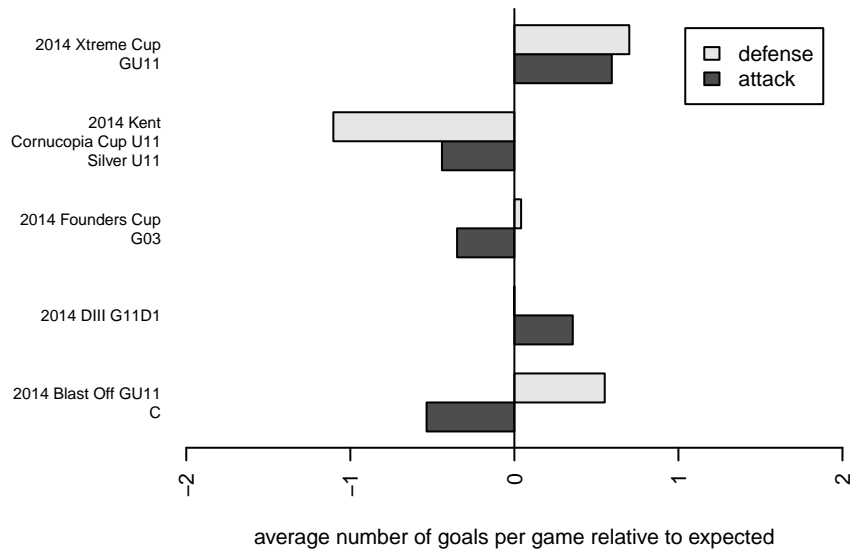

Performance relative to 13 month average